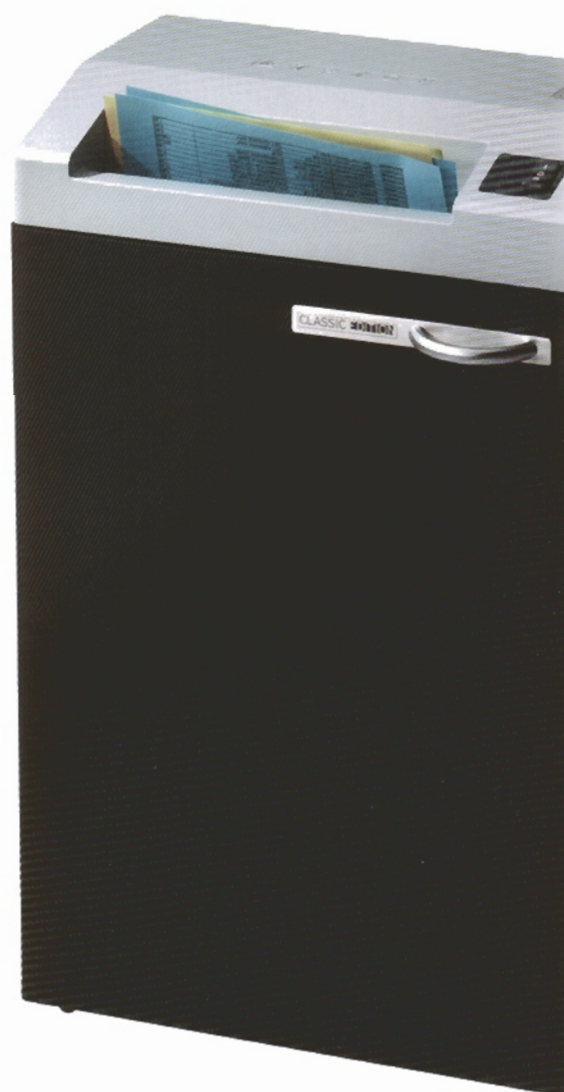

DISCREET AND
INCONSPICUOUS.
INDIVIDUAL MACHINES
FOR THE WORKING
PLACE.

The desktside shredder is ideal for the individual work place, or with higher paper volume, for small offices. Small in size, but large on performance, they do their work with EBA reliability.

CLASSIC EDITION

Ideal for one
or more users:
These shredders
from EBA with
a waste container
of 25 – 34 litres
meet many demands.

EBA

Easy to operate, simple removal of shredded paper, high performance:
Using the models EBA 1124, 1224 and 1226 makes wastepaper baskets unnecessary.

**EBA 1124 S
EBA 1124 C + CC
EBA 1124 S Classic
EBA 1124 C Classic**

Perfect in design and function.

- convenient 240 mm feed opening
- multifunction switch for standby, stop and reverse
- Visual indicators for: "readiness", "door open", "shred bag full", "reverse switch in case of paper jam"
- automatic cut-off in case of paper jam (mains cut-off when shredding mechanism is blocked)
- Classic Edition: attractive colours in black/silver, straight cut version 3,8 mm cross cut version 1,9 x 15 mm.

**EBA 1224 S
EBA 1224 C**

High capacity and user-friendliness in the professional office.

- high cutting capacity up to 24 sheets
- convenient 240 mm feed opening
- multifunction switch for standby, stop and reverse
- visual indicators for: "readiness", "door open", "shred bag full", "reverse switch in case of paper jam"
- automatic cut-off in case of paper jam (mains cut-off when shredding mechanism is blocked)
- mobile on castors