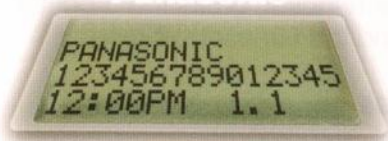

Panasonic

KX-TC1210ML

Cordless Phone

- Caller ID Compatible*
- 3-Line LCD Display with Clock Function
- 50-Station Caller ID Memory*
- 30-Station Phone Directory
- Lighted Handset Keypad

Caller

Navigator Key

Black

SOUND CHARGER™ PLUS

Silver

Cordless Phone

KX-TC1210ML

Outstanding Features with Built-In Quality

Caller ID Compatible*

The multifunction LCD displays the caller's information, you can see who's calling before you answer.

3-Line LCD Display with Clock

The handset LCD shows three full lines of information without having to scroll. Clock button On, you can see current time and data on LCD.

Last Number Redial

This function dials the number you most recently used.